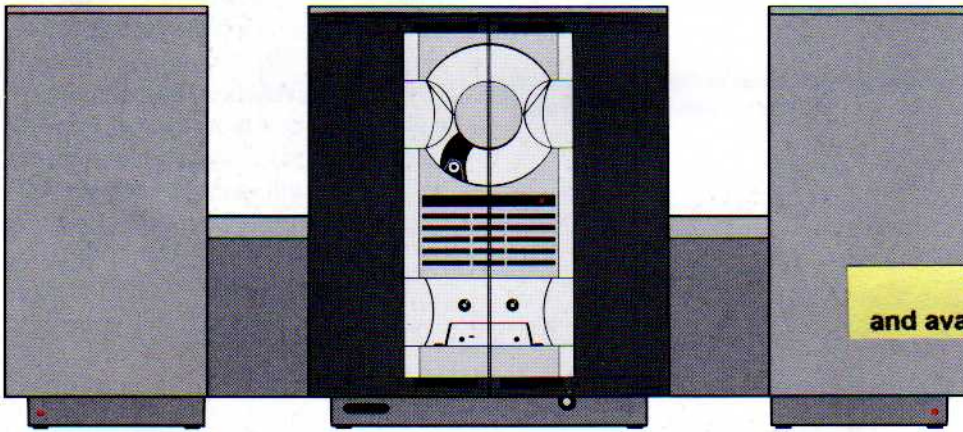

Your Beosystem 2500 is versatile,
mobile... and responsive!

You can move the whole system,
including loudspeakers, around at will
and place it wherever you like – on the
wall in a specially designed bracket or
on a table.

But no matter where you place your
Beosystem 2500, it will always respond
to a wave of your hand.

As soon as you reach out to touch the
glass doors, the Beosystem opens
automatically, revealing the music
system concealed behind the screen.

This manual was scanned by
and available FREE at www.Iconic-AV.co.uk