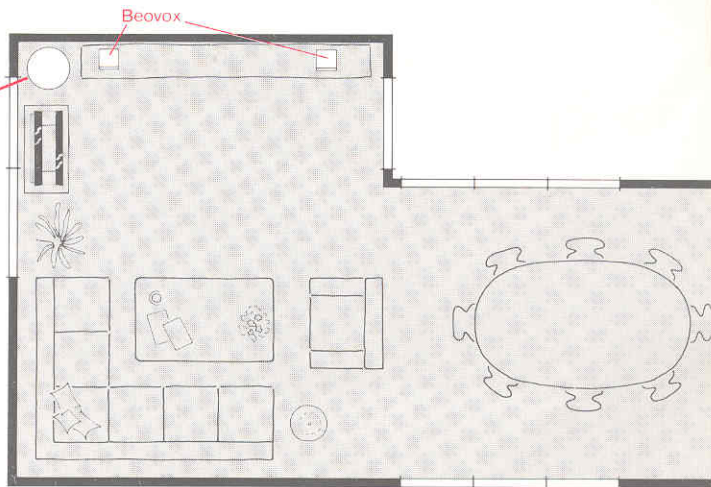

Bang & Olufsen

Beovox Cona

Installation

Technical specifications

Beovox Cona	Type 6345
<i>Input electric power IEC:</i>	
Long term maximum input power	125 watts
Maximum noise power	60 watts
Impedance	6 ohms
Frequency range	40-195 Hz
Power at 96 dB SPL	5 watts
Sensitivity 1W	89 dB
Cabinet principle	Bass Reflex
Woofers	8" / 20.5 cm
	dual voice coil
Cross-over frequency	195 Hz
Net volume	25 litres
Dimensions D x H	43 x 27 cm / 17" x 10 ¹ / ₂ "
Weight	7.5 kg / 16.5 lbs