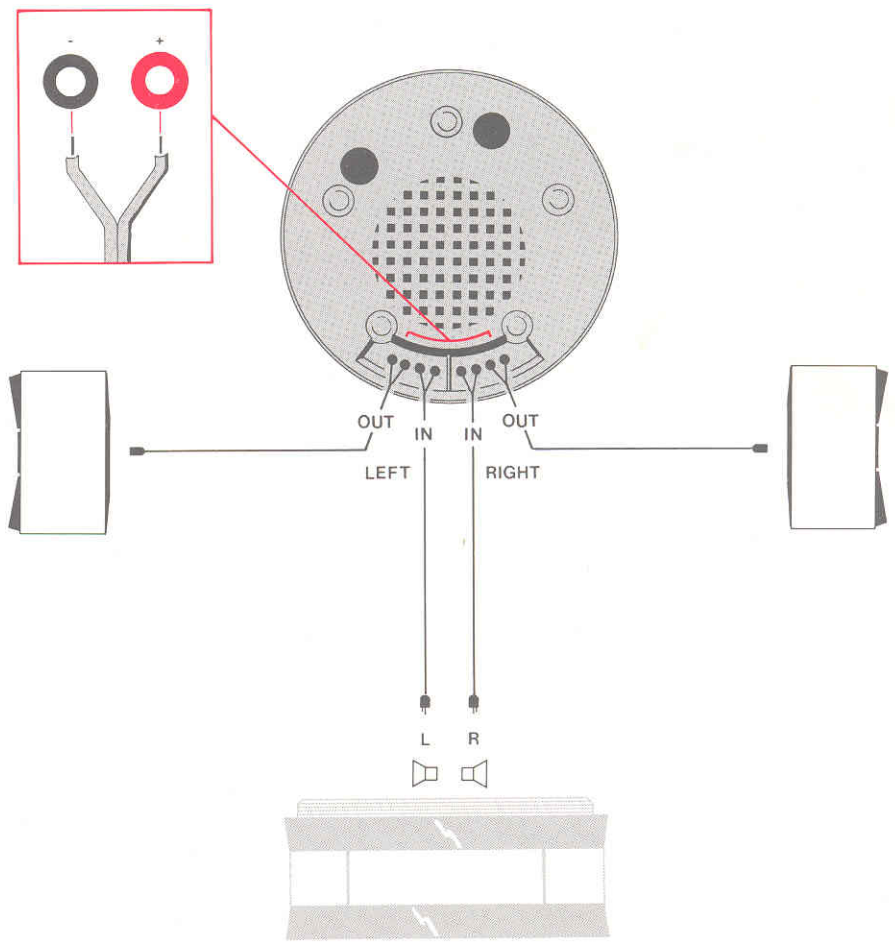

Bang & Olufsen

Beovox Cona

Installation

Technical specifications

Beovox Cona	Type 6345
<i>Input electric power IEC:</i>	
Long term maximum input power	125 watts
Maximum noise power	60 watts
Impedance	6 ohms
Frequency range	40-195 Hz
Power at 96 dB SPL	5 watts
Sensitivity 1W	89 dB
Cabinet principle	Bass Reflex
Woofers	8" / 20.5 cm
	dual voice coil
Cross-over frequency	195 Hz
Net volume	25 litres
Dimensions D x H	43 x 27 cm / 17" x 10 ¹ / ₂ "
Weight	7.5 kg / 16.5 lbs