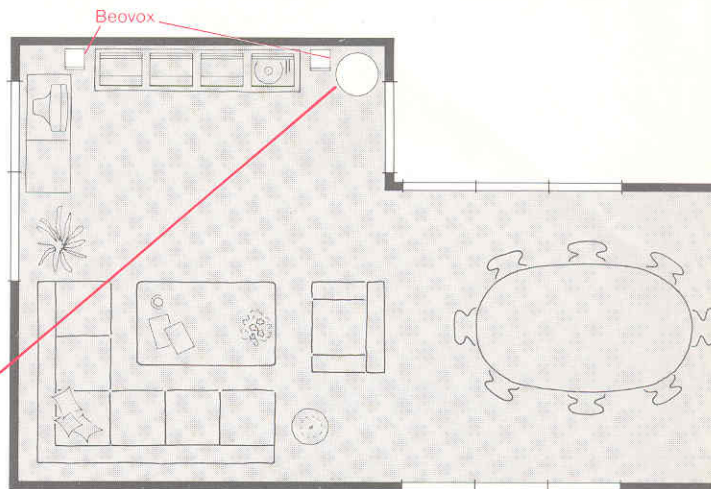

Bang & Olufsen

Beovox Cona

Installation

Technical specifications

Beovox Cona	Type 6345
<i>Input electric power IEC:</i>	
Long term maximum input power	125 watts
Maximum noise power	60 watts
Impedance	6 ohms
Frequency range	40-195 Hz
Power at 96 dB SPL	5 watts
Sensitivity 1W	89 dB
Cabinet principle	Bass Reflex
Woofers	8" / 20.5 cm
	dual voice coil
Cross-over frequency	195 Hz
Net volume	25 litres
Dimensions D x H	43 x 27 cm / 17" x 10 ¹ / ₂ "
Weight	7.5 kg / 16.5 lbs