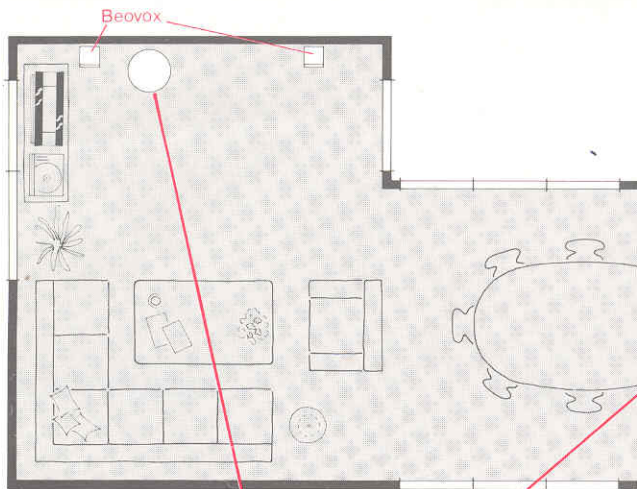

Bang & Olufsen

Beovox Cona

Installation

Technical specifications

Beovox Cona	Type 6345
<i>Input electric power IEC:</i>	
Long term maximum input power	125 watts
Maximum noise power	60 watts
Impedance	6 ohms
Frequency range	40-195 Hz
Power at 96 dB SPL	5 watts
Sensitivity 1W	89 dB
Cabinet principle	Bass Reflex
Woofers	8" / 20.5 cm
	dual voice coil
Cross-over frequency	195 Hz
Net volume	25 litres
Dimensions D x H	43 x 27 cm / 17" x 10 ¹ / ₂ "
Weight	7.5 kg / 16.5 lbs